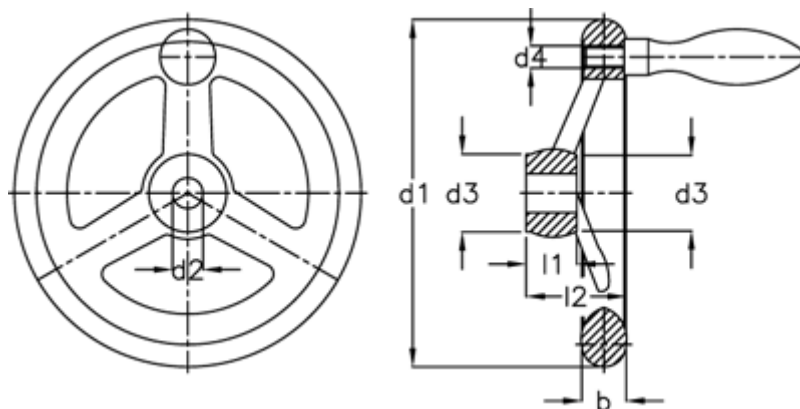

Data Sheet

Article number: 20311306

Description: E+G Handwheel
DIN 950-GG-140-B14-D

Measures

b	= 17
d1	= 140
d2 H7	= 14
d3	= 30
d4	= M 8
Handle	= 20
l1	= 19
l2	= 39

Number of spokes = 3